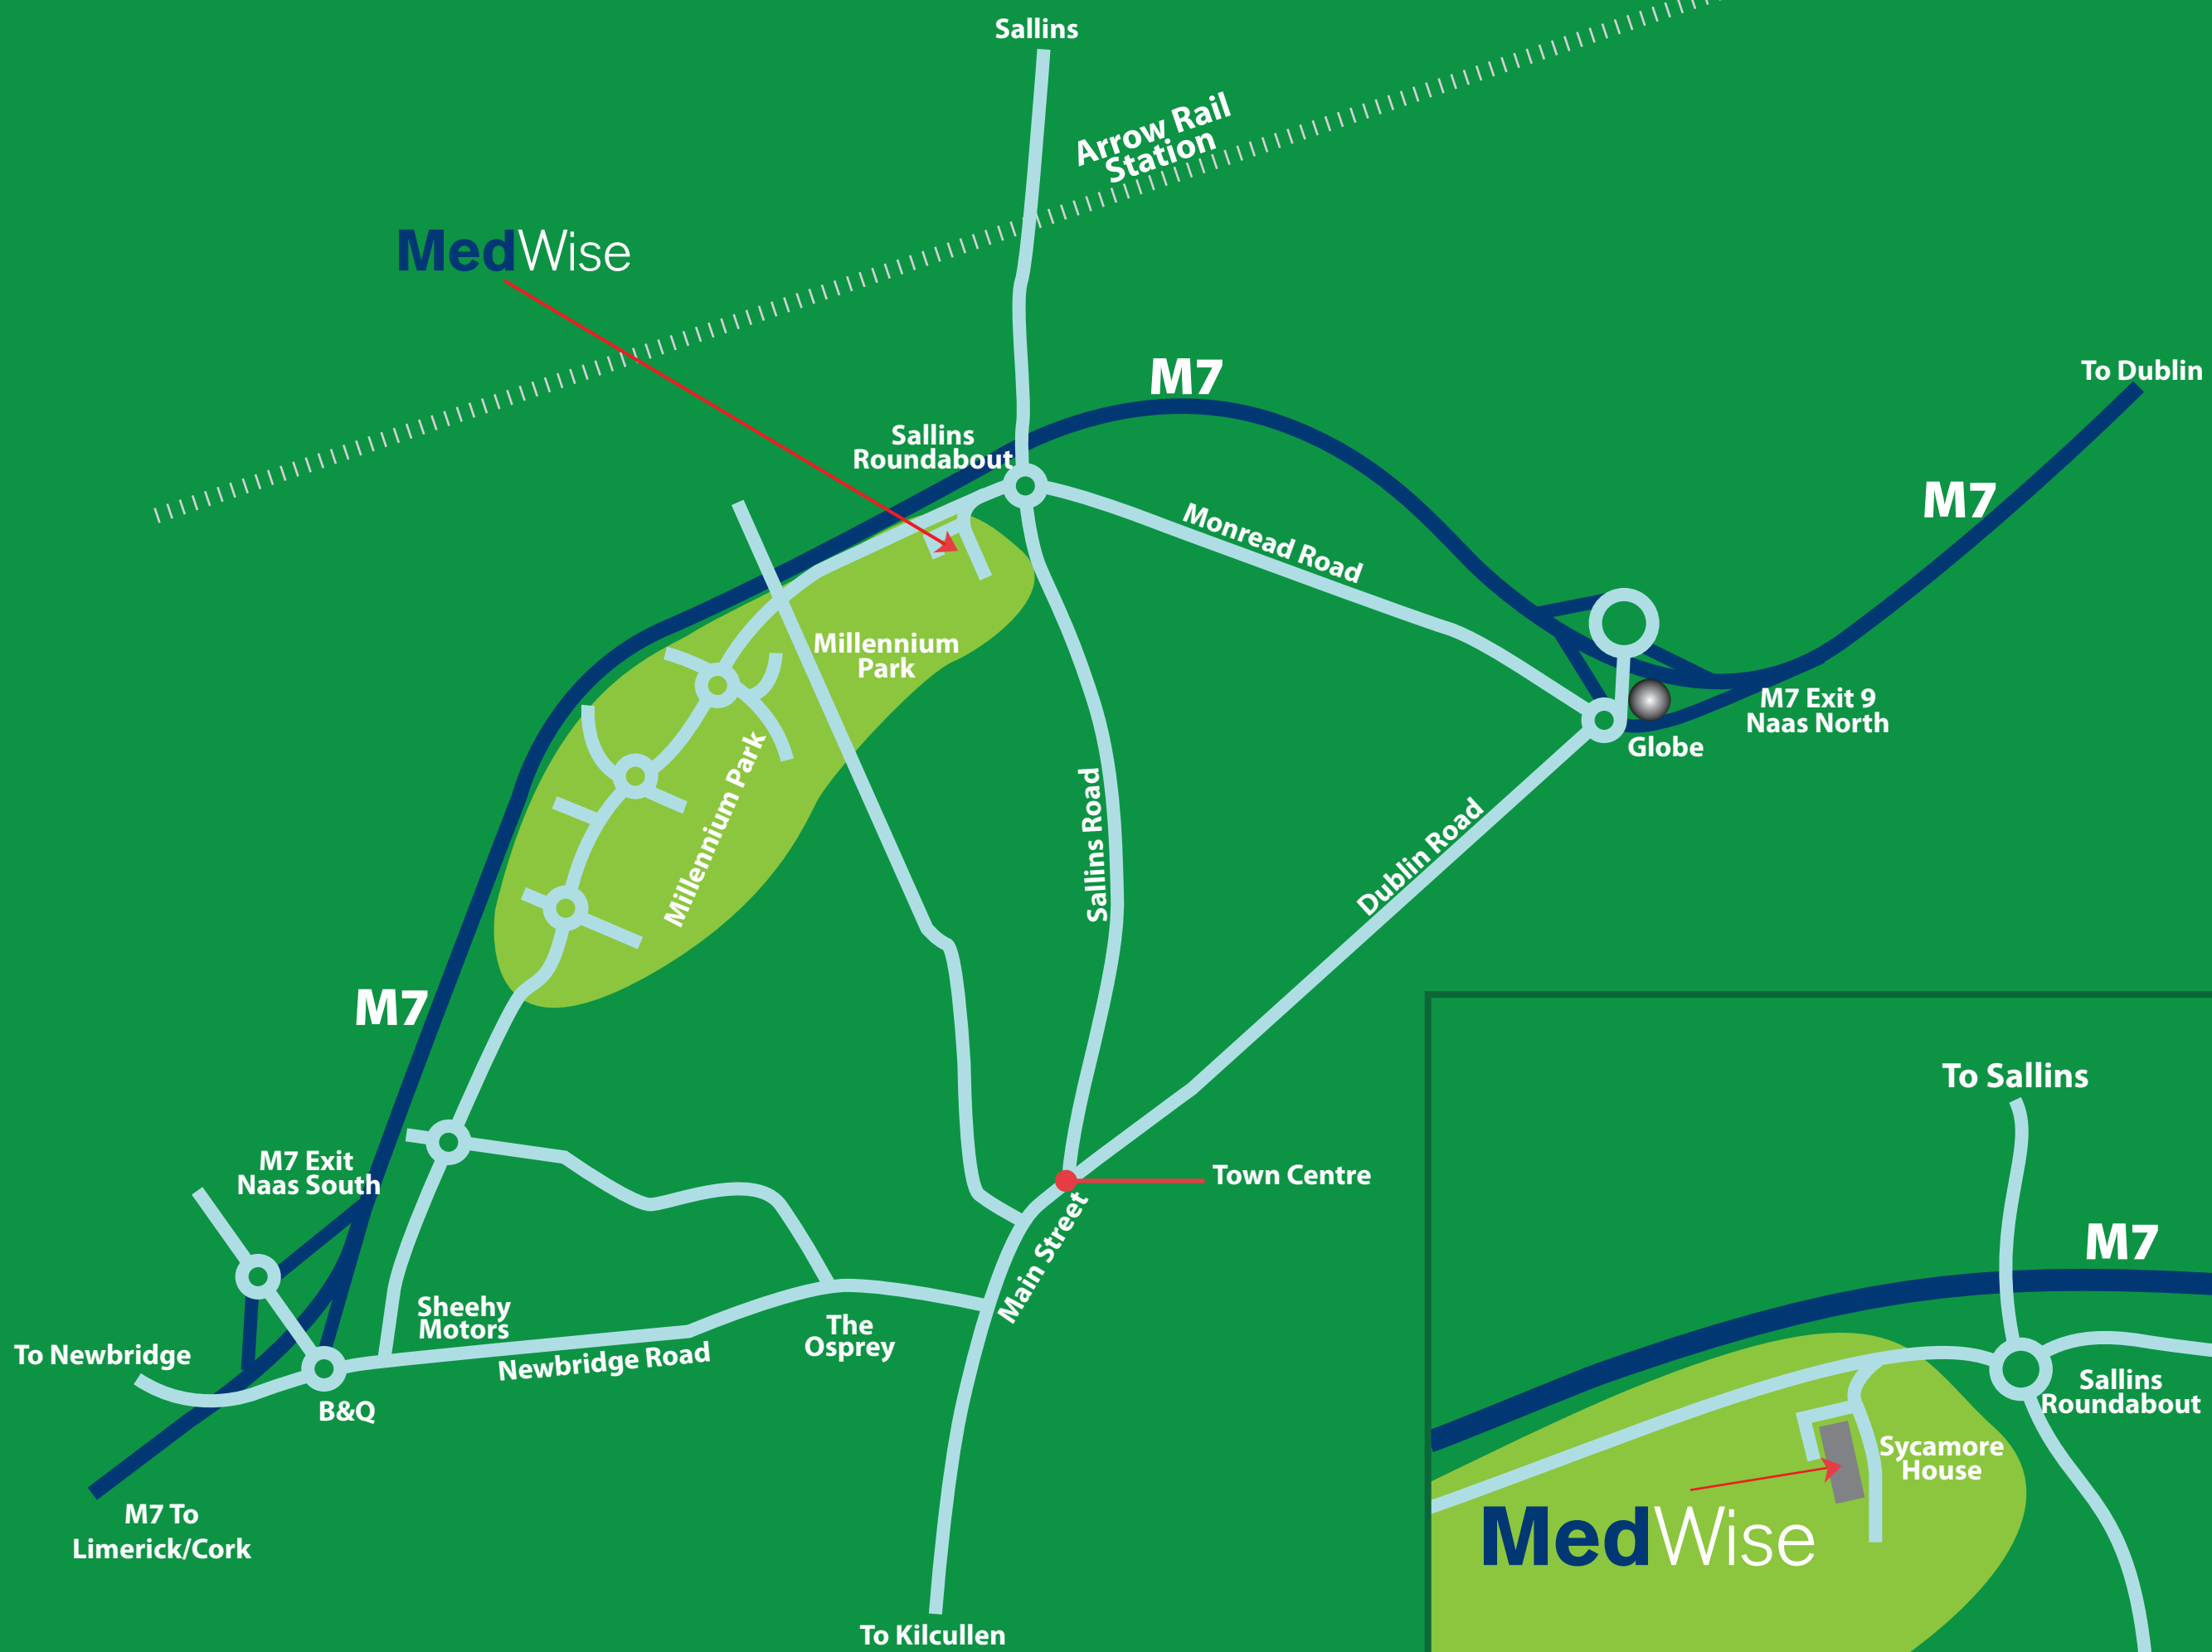

**MedWise**

Arrow Rail Station

**M7**

**M7**

To Dublin

Sallins Roundabout

Monread Road

M7 Exit 9 Naas North

Globe

Dublin Road

Sallins Road

**M7**

M7 Exit Naas South

Town Centre

To Newbridge

Sheehy Motors

The Osprey

Main Street

To Sallins

**M7**

To Newbridge

B&Q

Newbridge Road

To Kilcullen

M7 To Limerick/Cork

**MedWise**

Sycamore House

Sallins Roundabout